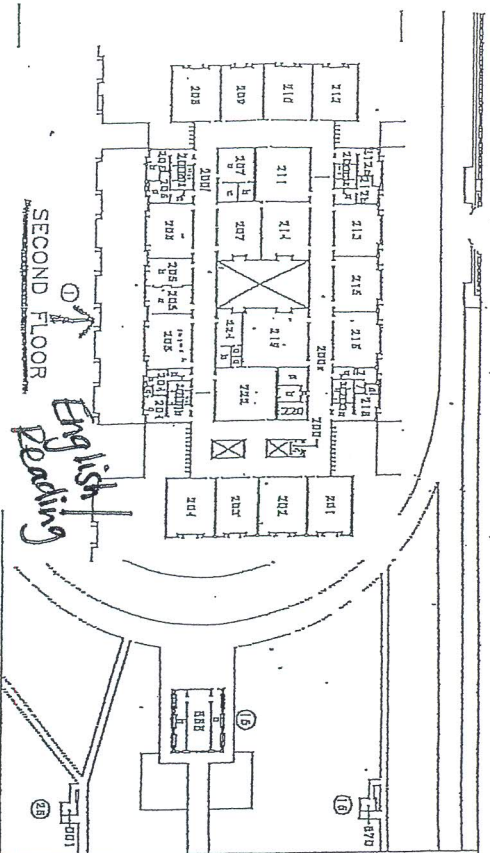

Updated 8/19/17

Softball & Baseball Fields

Leto High School  
4409 W Sign Ave  
TAMPA FL 33614

Football Field Track

SECOND FLOOR

English Reading

Leto Parking Lot

Automotive

Easy Entry Lot

ESOL

Media Center

Gym

21

SCIENCE

LAN SUITES

Cafeteria

10

GUIDANCE

Auditorium

11

12

STUDIES

SOCIAL

3

4

MAIN ENTRANCE

17

8